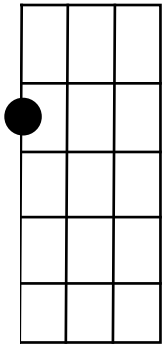

# Basic Ukulele Chords

C

C7

F

G7

Am

A

D7