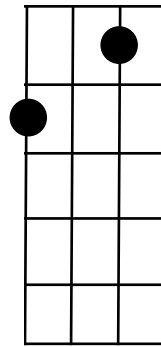

# Basic Ukulele Chords

C

C7

F

G7

Am

A

D7