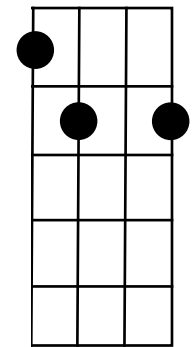

# Basic Ukulele Chords

C

C7

F

G7

Am

A

D7