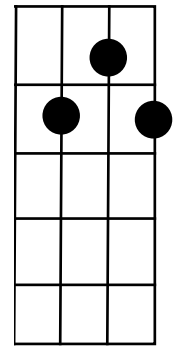

# Basic Ukulele Chords

C

C7

F

G7

Am

A

D7