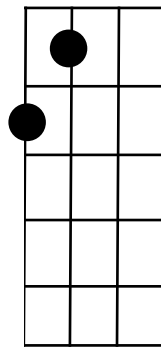

# Basic Ukulele Chords

C

C7

F

G7

Am

A

D7