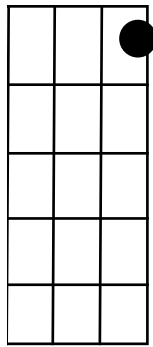

# Basic Ukulele Chords

C

C7

F

G7

Am

A

D7